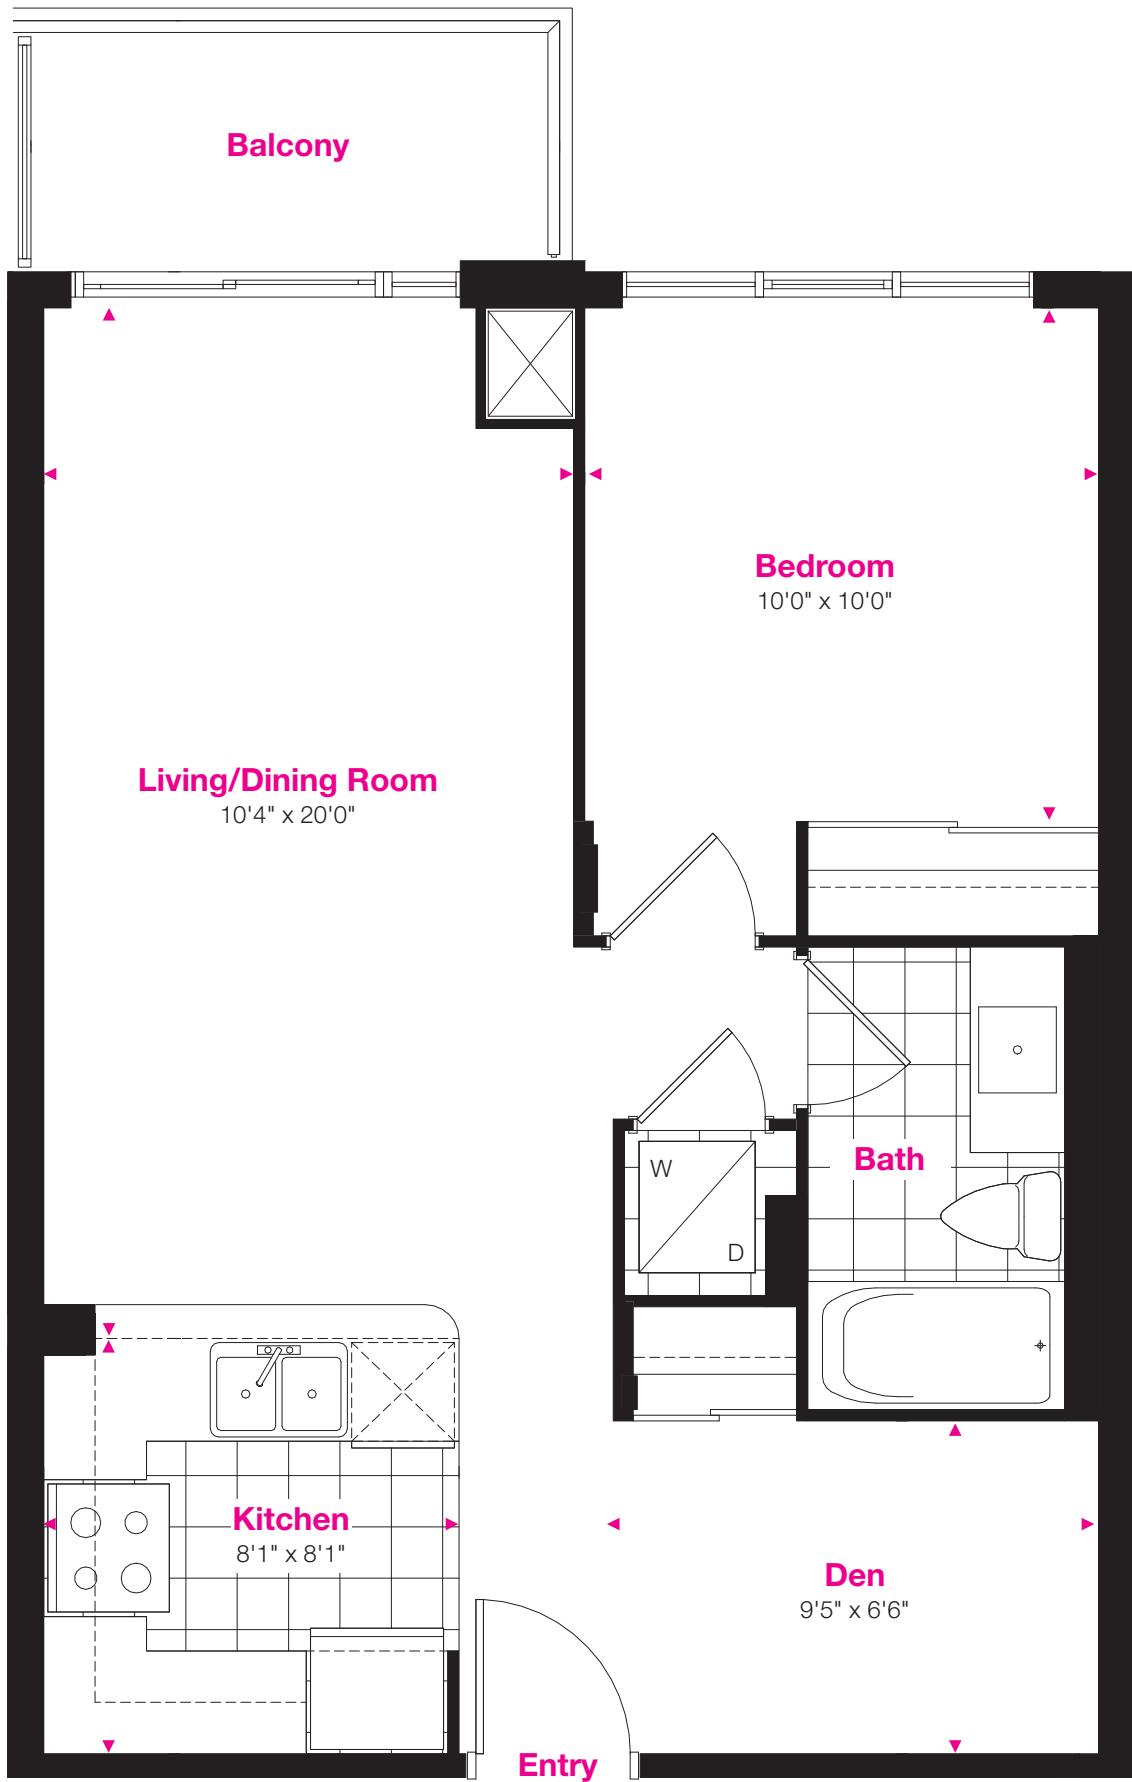

## Residence 16

### 1 Bedroom + Den

Suite Area: 625 sq.ft.

Balcony Area: 47 sq.ft.

Total Area: 672 sq.ft.

All areas and stated room dimensions are approximate. Sizes and specifications are subject to change without notice. Actual living area and balcony/terraces may vary from floor stated areas. E.&O.E.

Floors 5-20

N